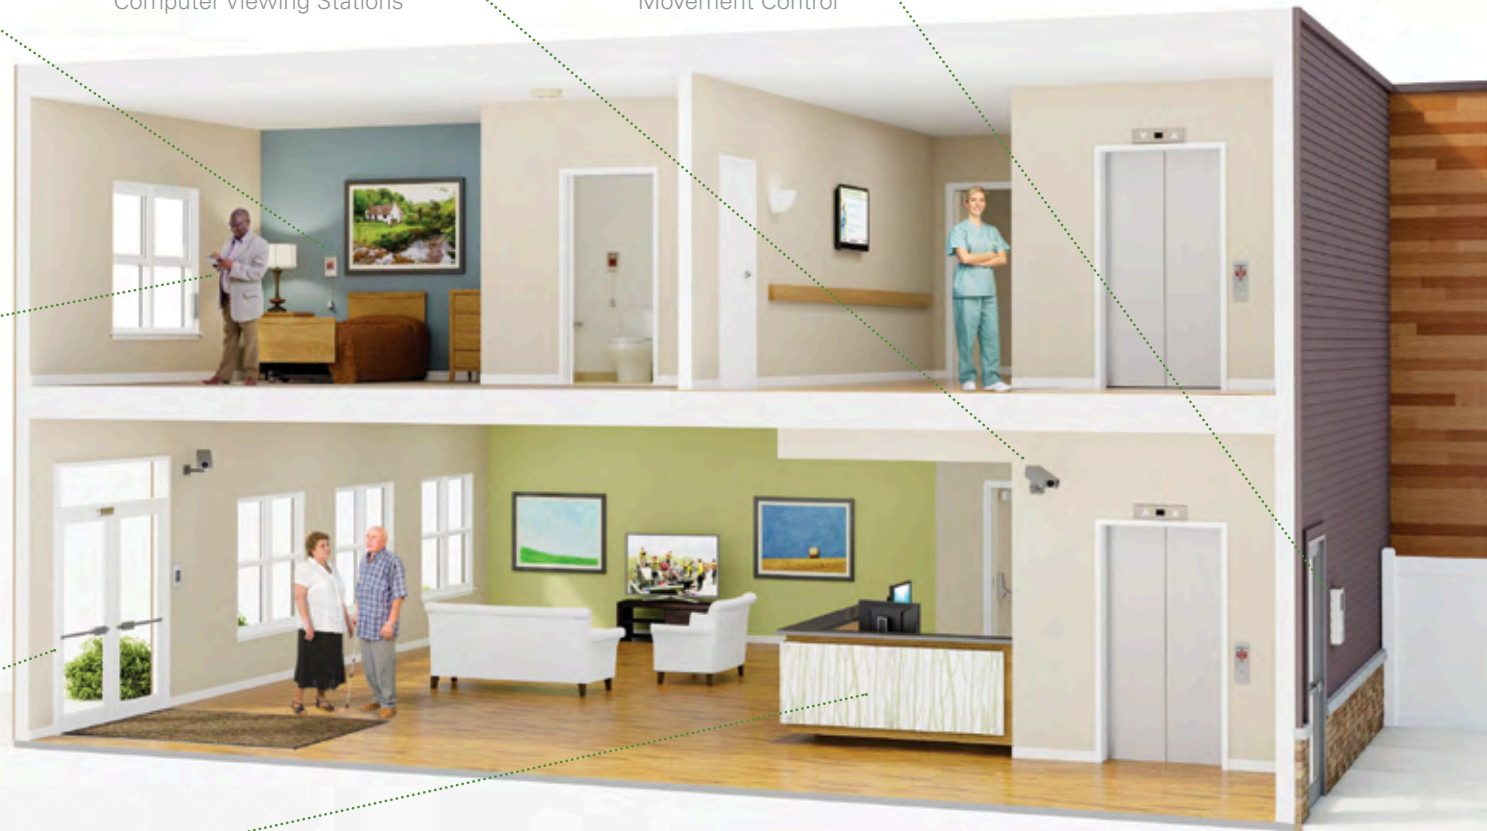

Resident and facility monitoring technology for every space in your community

Nurse Call

Wireless & Wired Pull Cords & Call Cords
Wireless Mobile Pendants
Staff Emergency Pendants
Pillow Speakers
LED Dome Lights & Decorative Sconces
Motion Sensors
Fall, Chair & Incontinence Pads
Touchscreen Consoles
Audio & Visual Annunciator Panels

Community Connect

In-House TV
Resident Connect (Internal & External)
Resident Apps
Digital Signage

Wander Monitoring

Delayed Egress Locks & Door Timers
Resident Transmitter Options
Door & Window Contacts
24/7 Emergency Alerts
Waterproof Transmitters
Nurse Call Integration
RTLS & Resident Identification
Annunciator Panels
Elevator Monitoring
Key Pads, Card Readers & Tags

Alerting & Reporting

Smartphone Apps
Phones, Pagers & Radios
Computer Integration
Tablet Integration
Nurse Consoles
Staff & Duty Stations
Voice, Text & Email Wallboards
Fire Panel & Smoke Detector Integration
Wireless Temperature Alerts
Web-Based Reporting

Video Security

Web-Based Video Security Cameras
Indoor & Outdoor Cameras
Release Stations
Computer Viewing Stations

Access Control

Card Readers & Key Pads
Intercoms
Elevator Options
Movement Control

We proudly partner with the following technology suppliers:

Call **1-800-889-6504** today for a free consultation!