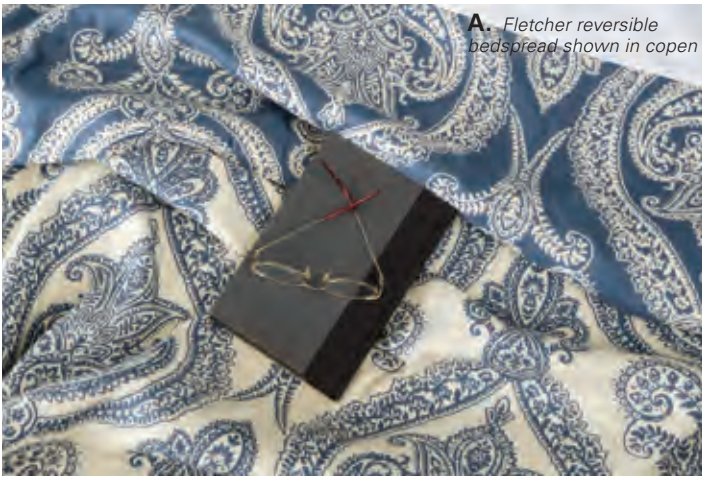

Direct Supply® Bedspreads

DIRECT
SUPPLY®

1-800-634-7328 | DirectSupply.com

A. Fletcher reversible bedspread shown in copen

A. Fletcher Non-Quilted Reversible Bedspread

FREE SHIPPING

Dimensions

74"W x 108"L
74"W x 110"L

M. Chandler bedspread shown in gun metal

Fitted vs. Throw Style

- Throw bedspreads conceal hardware underneath healthcare beds for a more residential look and feel
- Fitted bedspreads are best for low beds, as they keep the fabric off the floor and help eliminate trip hazards

Quilted vs. Non-Quilted

- Quilted bedspreads feature up to a 6 oz. fill to help keep chill-prone residents warm and comfortable
- Non-quilted bedspreads are lighter weight for warmer climates and add a modern style to your resident rooms